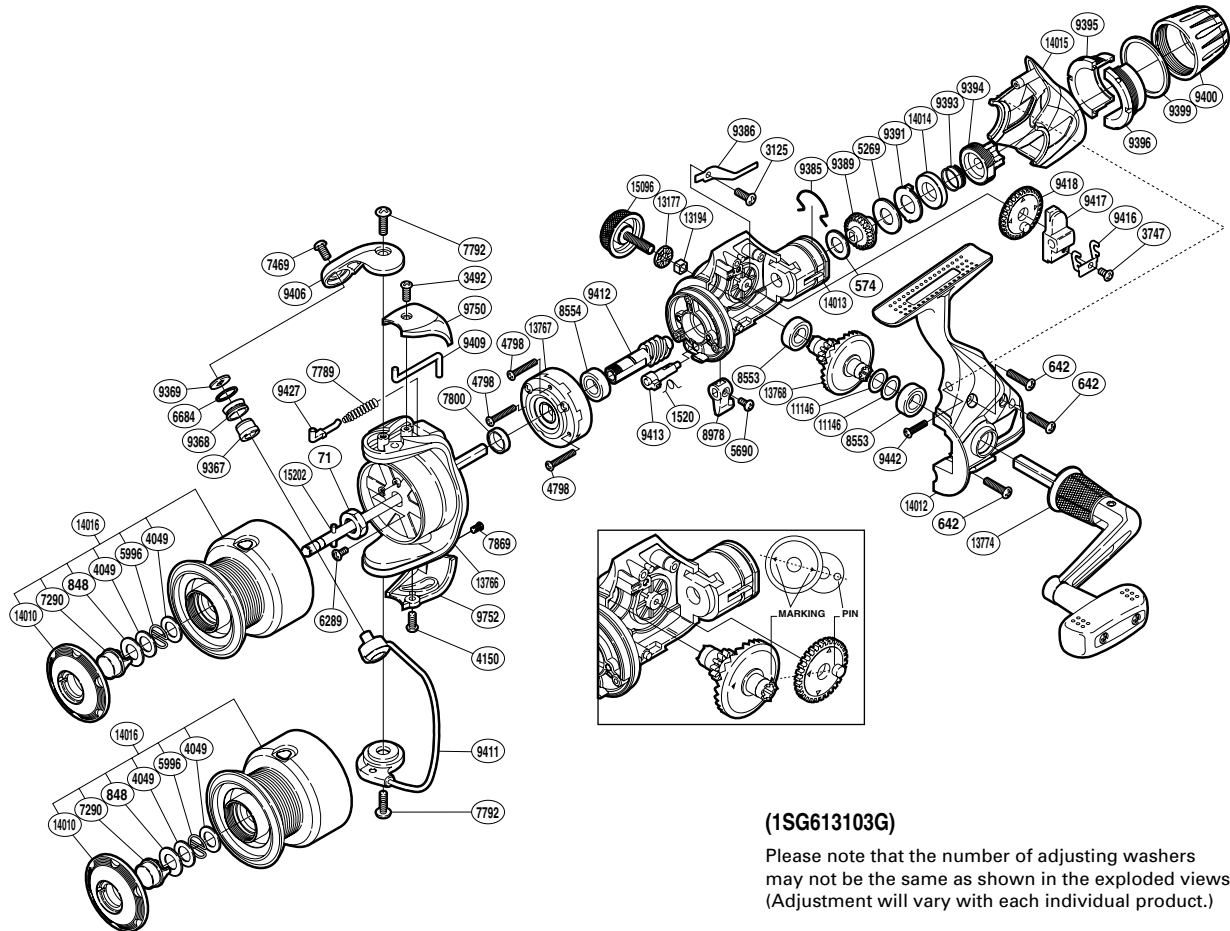

SHIMANO

NEXAVE

NEX3000SRC

Part No.	Description	Part No.	Description	Part No.	Description
RD 0071	Rotor Nut	RD 8553	Ball Bearing	RD 9417	Oscillating Slider
RD 0574	Drag Washer	RD 8554	Ball Bearing	RD 9418	Oscillating Gear
RD 0642	Screw	RD 8978	Anti-Reverse Lever	RD 9427	Bail Spring Guide
RD 0848	Washer	RD 9367	Line Roller Bushing	RD 9442	Screw
RD 1520	Anti-Reverse Cam Spring	RD 9368	Line Roller	RD 9750	Bail Spring Cover
RD 3125	Screw	RD 9385	Hold Click Spring	RD 9752	Bail Hold Support Guard
RD 3492	Screw	RD 9386	Drag Click	RD11146	Washer
RD 3747	Screw	RD 9389	Drag Shaft	RD13177	Handle Screw Cap Spacer
RD 4049	Washer	RD 9391	Eared Washer	RD13194	Handle Screw Lock
RD 4150	Screw	RD 9393	Drag Coil Spring	RD13766	Rotor
RD 4798	Screw	RD 9394	Pressure Screw	RD13767	Roller Clutch Assembly
RD 5269	Drag Washer	RD 9395	Drag Programmer B1	RD13768	Drive Gear
RD 5690	Screw	RD 9396	Drag Programmer B2	RD13774	Handle Assembly
RD 5996	Locking Spring	RD 9399	Drag Programmer B Ring	RD14010	Push Button Collar
RD 6289	Screw	RD 9400	Drag Programmer A	RD14012	Side Cover
RD 6684	Line Roller Spacer	RD 9406	Bail Arm	RD14013	Body
RD 7290	Push Button	RD 9409	Bail Trip Lever	RD14014	Drag Collar
RD 7469	Screw	RD 9411	Bail Assembly	RD14015	Rear Protector
RD 7789	Bail Spring	RD 9412	Pinion Gear	RD14016	Spool Assembly
RD 7792	Screw	RD 9413	Anti-Reverse Cam	RD15096	Handle Screw Cap
RD 7800	Rotor Ring	RD 15202	Main Shaft	RD15202	Main Shaft
RD 7869	Screw	RD 9416	Oscillating Slider Retainer		